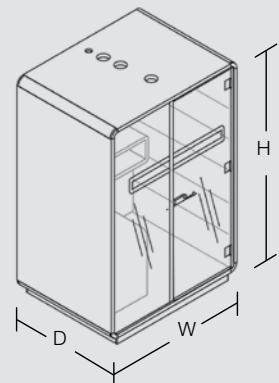

Technical features

- 1 Led ceiling light with dimmer
- 2 Option to add Bluetooth speaker
- 3 Ventilation system activated by a presence sensor
- 4 Anti-collision door manifestation
- 5 Toughened acoustic glass door with high quality handle
- 6 Spacious shelf with a hanger
- 7 Desk with manual adjustment high- range 670-1250mm.
- 8 Power module (Power + USB + RJ45)
- 9 Door within the aluminium frame includes an acoustic seal
- 10 Leveling feet
- 11 Possibility to move without disassembly

Available also in a variant with a classic desk, without the height adjustment.

Dimensions

W: 1600 mm

D: 1200 mm

H: 2300 mm

Colour Finishes

■ Carcass finishes

ABB