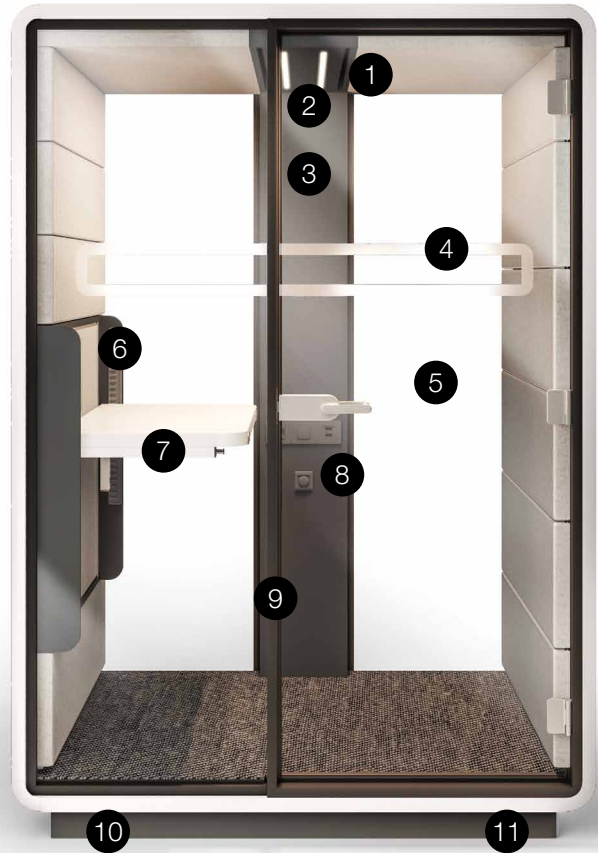

The upholstery and double glazed door with
acoustic film effectively absorbs sound.

Dimensions

Occupies less than 2 square meters, which
makes Hush Work easy adaptable to almost
any office space.

Facilities

Hush Work is an independent space powered
by electricity, providing comfortable conditions
conducive to concentration.

Ergonomics

The new desk is based on the patented manual height-adjustment system which allows for dynamic sit/stand working as well as for the smooth transition between different desk heights without work interruption

Technical features

- 1 Led ceiling light with dimmer
- 2 Option to add Bluetooth speaker
- 3 Ventilation system activated by a presence sensor
- 4 Anti-collision door manifestation
- 5 Toughened acoustic glass door with high quality handle
- 6 Spacious shelf with a hanger
- 7 Desk with manual adjustment high- range 670-1250mm.
- 8 Power module (Power + USB + RJ45)
- 9 Door within the aluminium frame includes an acoustic seal
- 10 Leveling feet
- 11 Possibility to move without disassembly

Available also in a variant with a classic desk, without the height adjustment.

Dimensions

W: 1600 mm

D: 1200 mm

H: 2300 mm

Colour Finishes

■ Carcass finishes

ABB